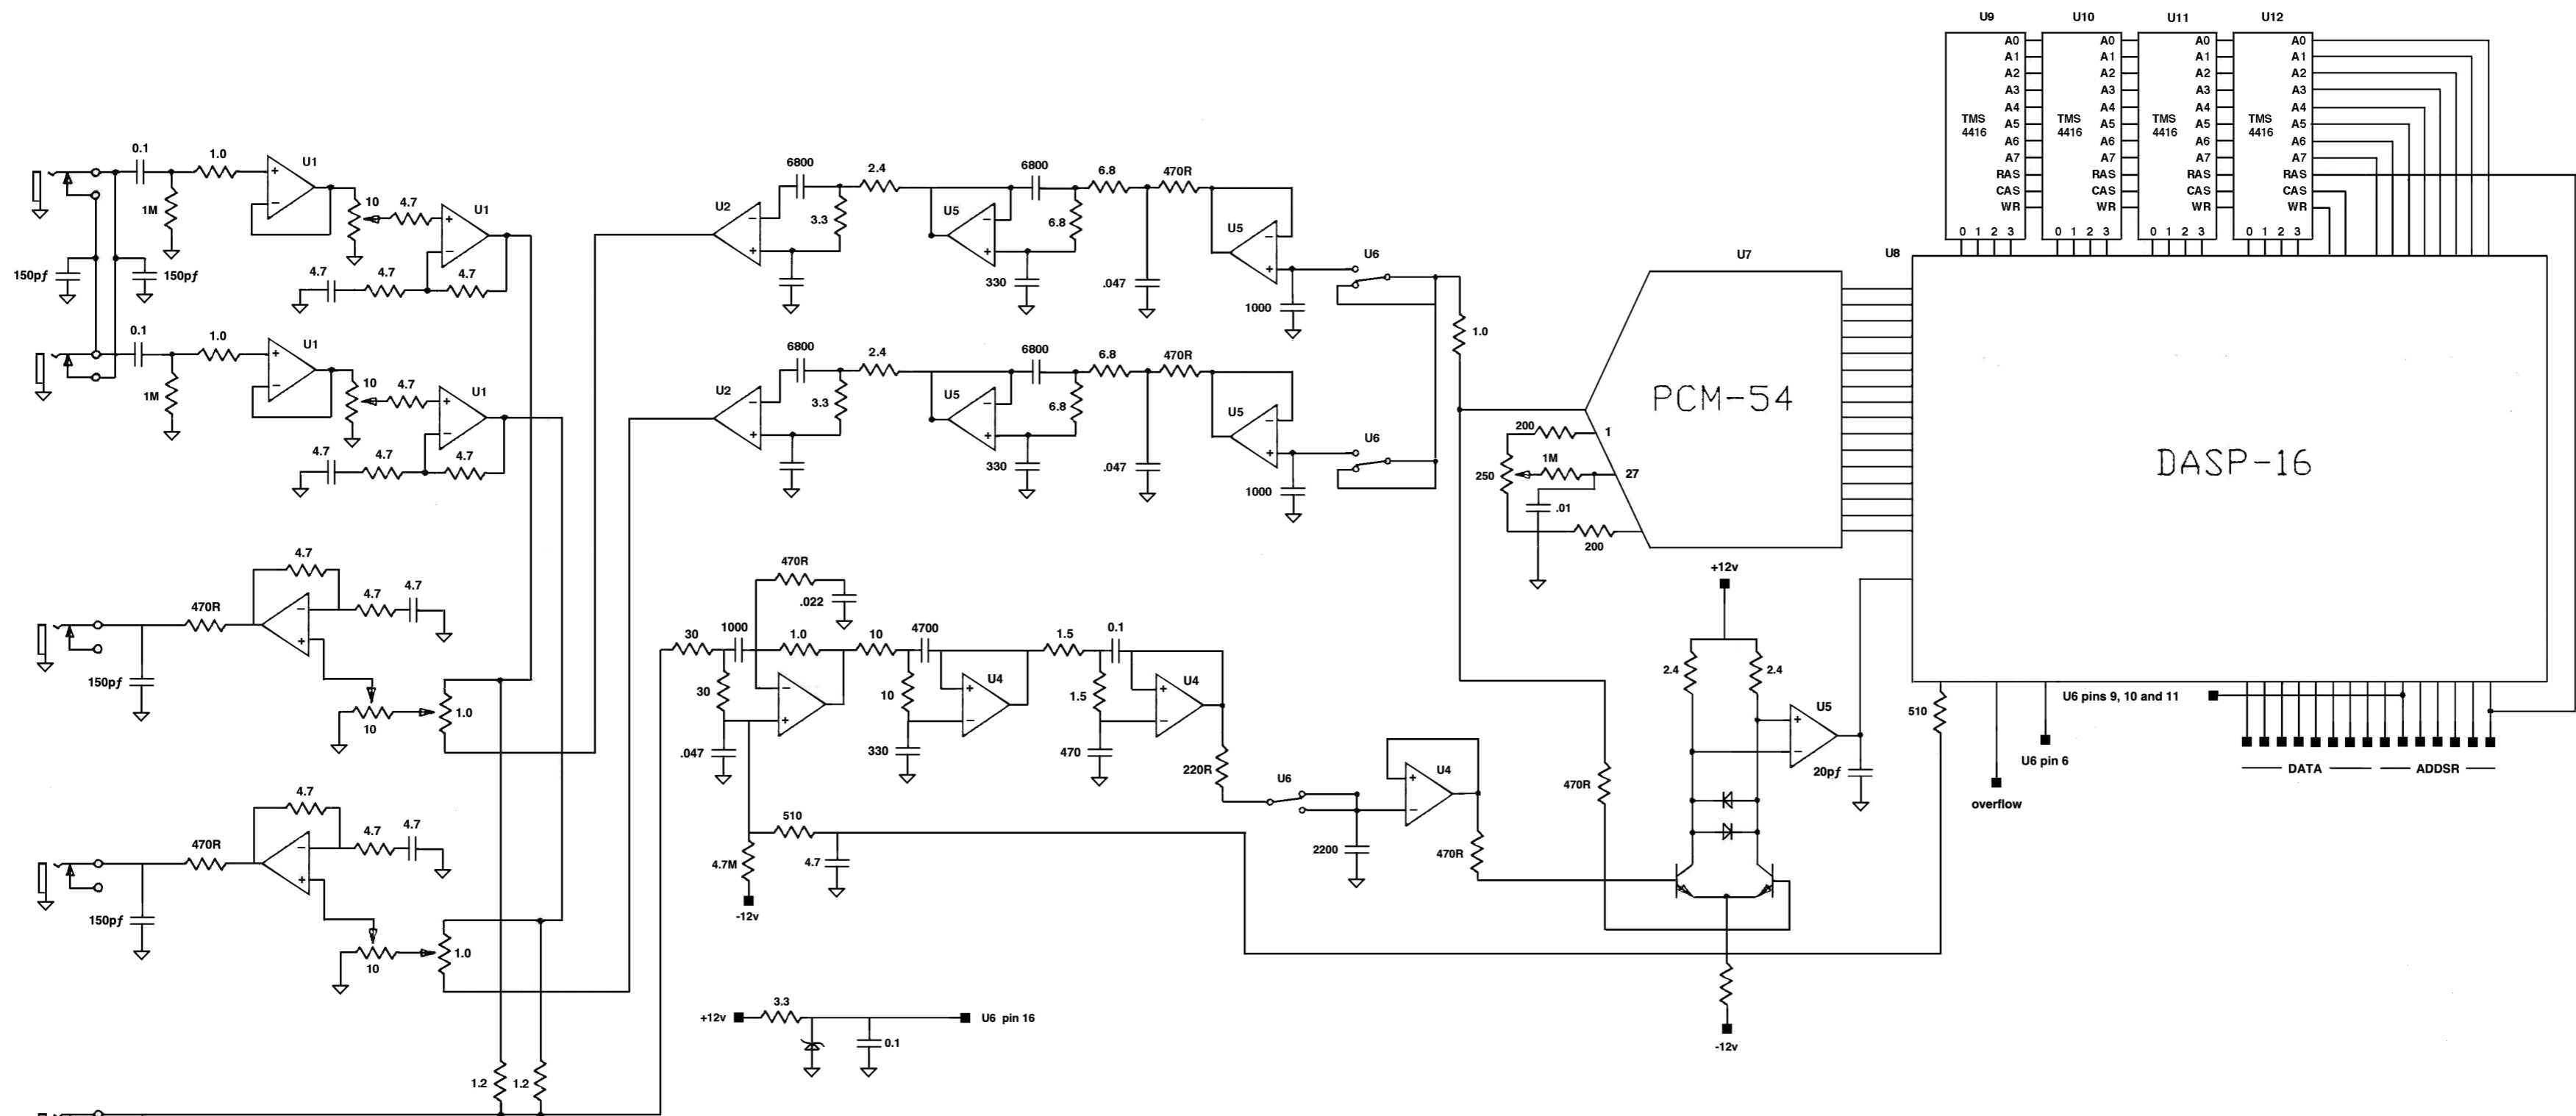

THIS DOCUMENT WAS SCANNED BY MOTOSEGA, REDRAWN BY SENSO AND MADE AVAILABLE ON SYNFO.NL AS FREE DOWNLOAD

SCHEMATIC, MV2 1 OF 2		
P/N	9-50-1003	REV 1
7336 HINDS AVE. N. HOLLYWOOD, CA. 91605 TEL 213 467 8000 FAX 818 503 0943 TLX 855310		