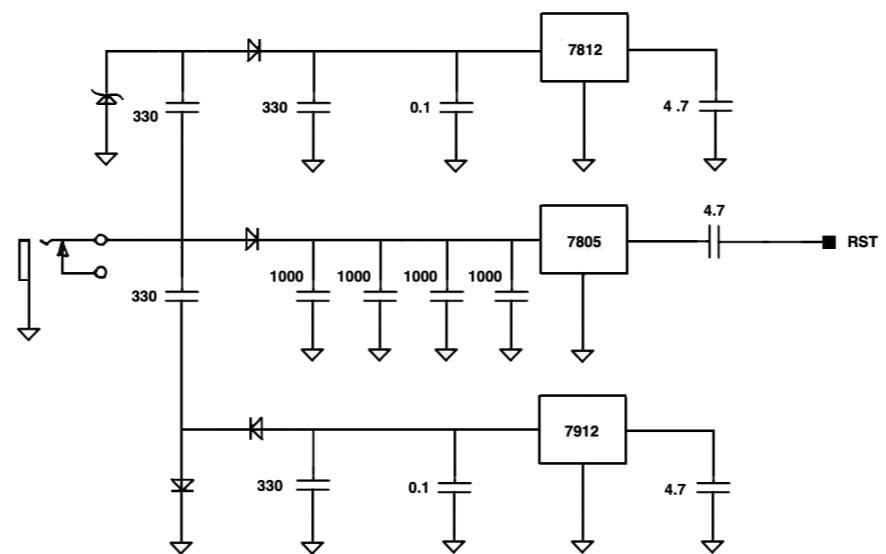

THIS DOCUMENT WAS SCANNED BY MOTOSEGA, REDRAWN BY SENSO AND MADE AVAILABLE ON SYNFO.NL AS FREE DOWNLOAD

SCHEMATIC, MV2 1 OF 2		
P/N	9-50-1003	REV 1
7336 HINDS AVE. N. HOLLYWOOD, CA. 91605 TEL 213 467 8000 FAX 818 503 0943 TLX 855310		

THIS DOCUMENT WAS SCANNED BY MOTOSEGA, REDRAWN BY SENSO AND MADE AVAILABLE ON SYNFO.NL AS FREE DOWNLOAD

SCHEMATIC, MV2 2 OF 2			
P/N	9-50-1003	REV	1

ALESIS

7336 HINDS AVE.
 N. HOLLYWOOD, CA. 91605
 TEL 213 467 8000
 FAX 818 503 0943
 TLX 855310